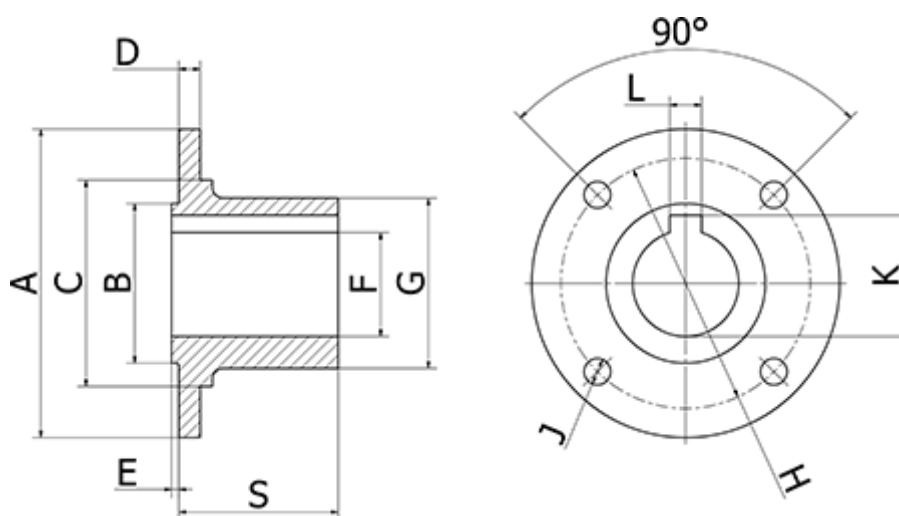

Article number: 071106240

Description: Elbe Modflange 1.106.240
Ø65 Hole size 25H7

Measures

A = 65	J	= 6
B = 35	K	= 28.3
C = 41.8	L	= 8
D = 5	Number of flange holes	= 4
E = 1.6	S	= 40
F = 25H7		
G = 40		
H = 52		